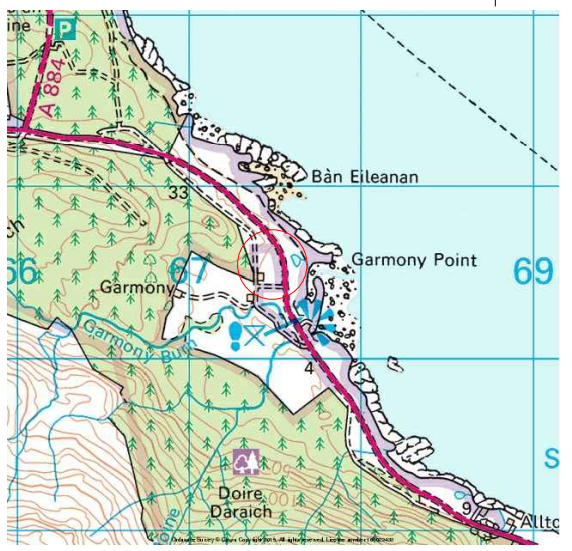

SITE PLAN SCALE 1:500

LOCATION PLAN SCALE 1:2500

LOCATION PLAN SCALE 1:50,000

ISLE OF MULL RUGBY CLUB  
 PROPOSED WET WEATHER SPORTS FACILITY, GARMONY, ISLE OF MULL

Architecture | Planning | Project Management

**AGL** ARCHITECT

32 Carseview  
 Bannockburn  
 Stirling  
 FK7 8LQ

Tel: 01786 811533. Mob: 07814 139 222  
 E-mail: info@aglarchitect.co.uk Web: www.aglarchitect.co.uk

scale	date	drawn	status
AS NOTED	01.06.18	JH	PROPOSED
proj no.	Dwg no.	REV	
17-112	101	B	

LOCATION & SITE PLANS